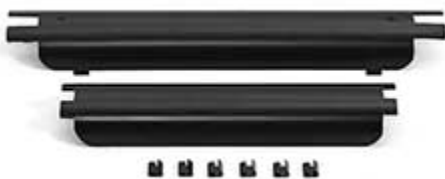

Connector Kit